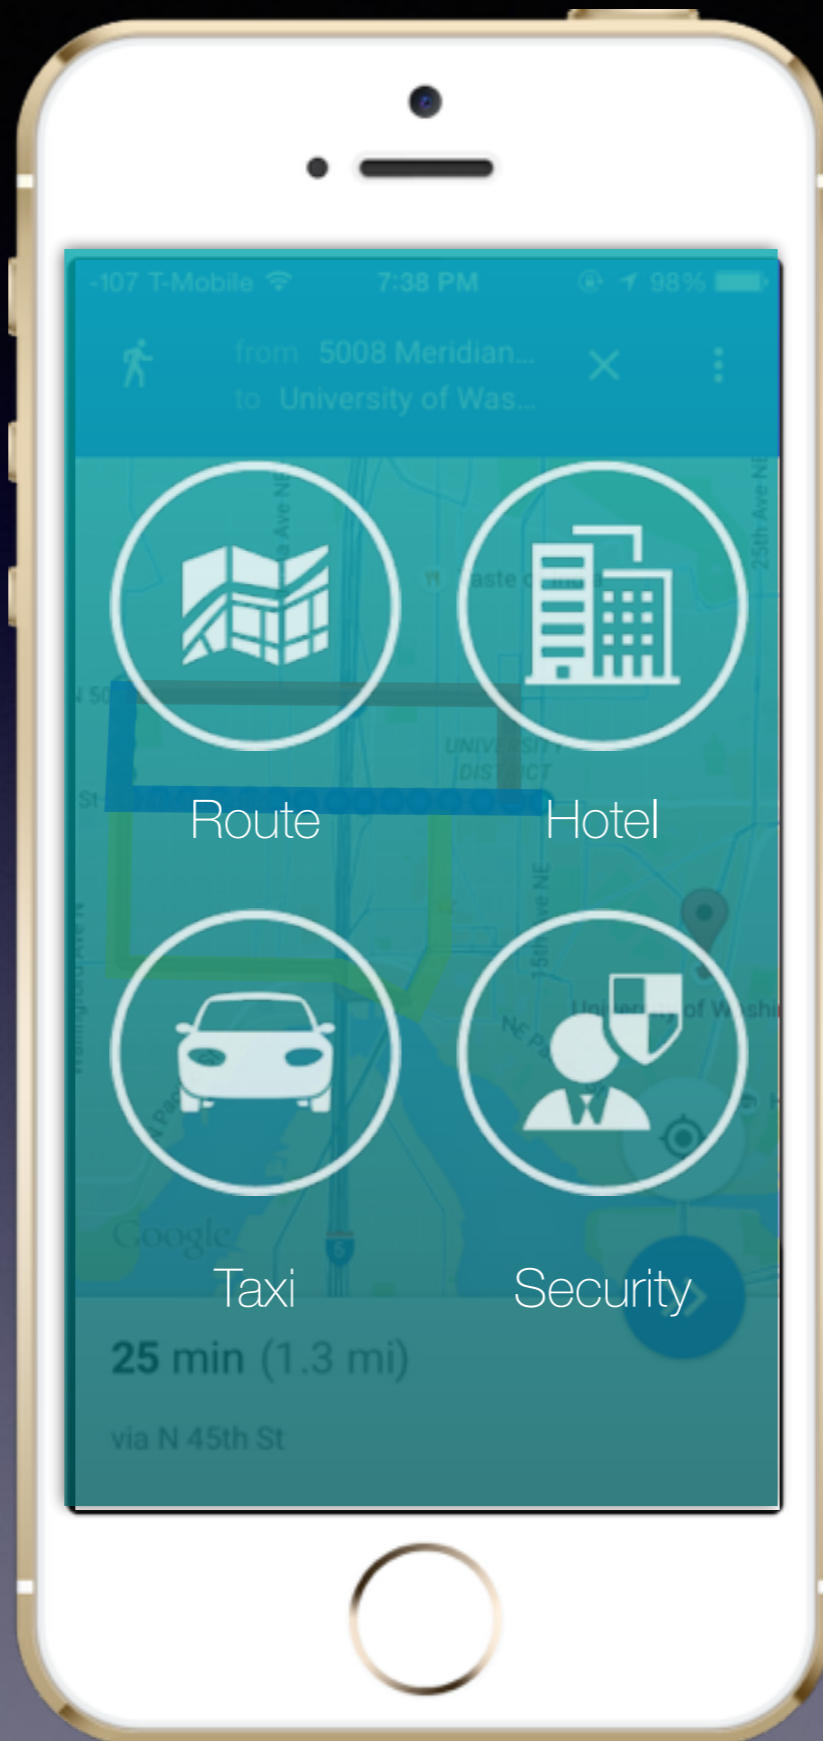

Next Innovation

留学生の「暮らし」をよりよいものに

安全で快適な帰り道

自身の危険を知らせてくれるサービス

Frog

自身の危険をプッシュで通知

Route

Hotel

Taxi

Security

25 min (1.3 mi)

via N 45th St

seattle.gov Departments | Services | Staff Directory

MY NEIGHBORHOOD MAP

Services | 911 Incident Responses | **Police Reports** | Statistics | City Questions/Complaints?

Enter a Seattle Address [Go]
 Select a Neighborhood [Go]
 Enter a GO Number [Go]

Date Range: 05/22/2015 to 05/29/2015

Crime Types:

- Crimes Against Persons Clear
- Drugs and Vice Clear
- Property Crime/Theft Clear
- Transportation Clear
- Miscellaneous Clear

7 Icon indicates multiple offenses and/or incidents at this location

ABOUT THIS DATA: The mapped icons are based on online reports. More information about the Police Reports Map

5/29/2015 32

- WARRARR-MISDEMEANOR
6XX BLOCK OF PINE ST
Occurred: 5/29/2015 5:20:00 PM
Reported: 5/29/2015 5:20:00 PM
GO#: 2015177894 Report
- VEH-THEFT-MTRCYCLE
103XX BLOCK OF ASHWORTH AV N
Occurred: 5/29/2015 5:00:00 AM
Reported: 5/29/2015 5:15:00 PM
GO#: 2015178021 Report